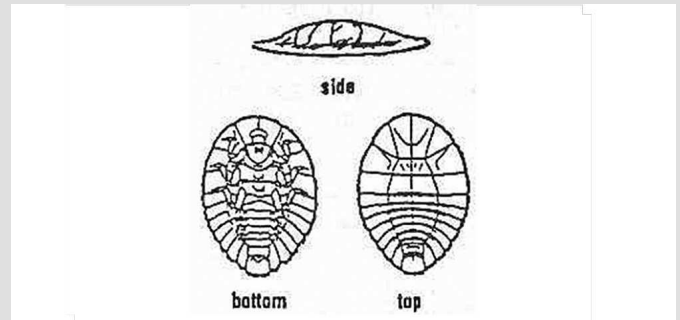

Larval Form

Bob Henricks

Look for very small larva resembling pennies and have a hard exoskeleton on top. On the bottom they have a suction like mouth and 6 legs that spread to the inside of the shell.

Larva Illustration

Abandoned Mine Reclamation Clearinghouse & KSU

Note the flat nature of the water penny. From the bottom, note the armored plates that surround the belly and the 6 legs towards the front.

Variations and Details

Bob Henricks

Water pennies vary in color. Normally they are tan or brown, but can be green or black.

Life Cycle Diagram

Adult Form

GG Yajobson "Beetles of Russia" Table

Look for beetle-shaped adults that resemble an extremely large riffle beetle. They are not truly aquatic though because they can be found emerging on rocks.