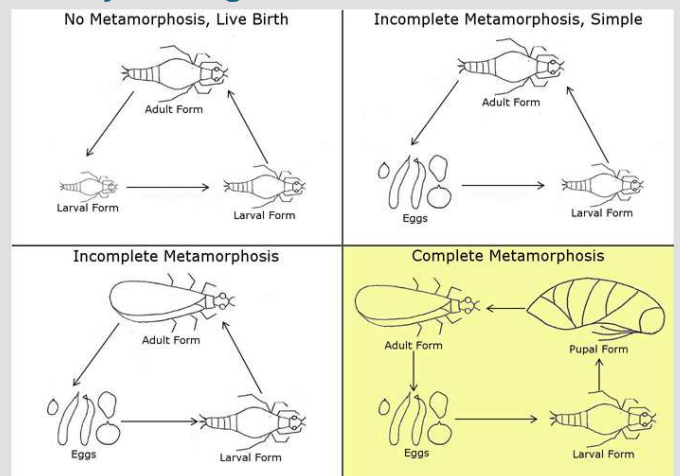

Larval Form

Bob Henricks

Look for very small larva resembling pennies and have a hard exoskeleton on top. On the bottom they have a suction like mouth and 6 legs that spread to the inside of the shell.

Larva Illustration

Abandoned Mine Reclamation Clearinghouse & KSU

Note the flat nature of the water penny. From the bottom, note the armored plates that surround the belly and the 6 legs towards the front.

Variations and Details

Bob Henricks

Water pennies vary in color. Normally they are tan or brown, but can be green or black.

Life Cycle Diagram

Adult Form

GG Yajobson "Beetles of Russia" Table

Look for beetle-shaped adults that resemble an extremely large riffle beetle. They are not truly aquatic though because they can be found emerging on rocks.

Similar Species

Adult water pennies resemble riffle beetles, however adult water pennies are much larger (appr. 1-2 cm) and will not be found in the water.

Did You Know?

The water penny is Jeffrey Rubel's (VS intern) favorite macro-invertebrate. He says: "They are the cutest of all macro-invertebrates."