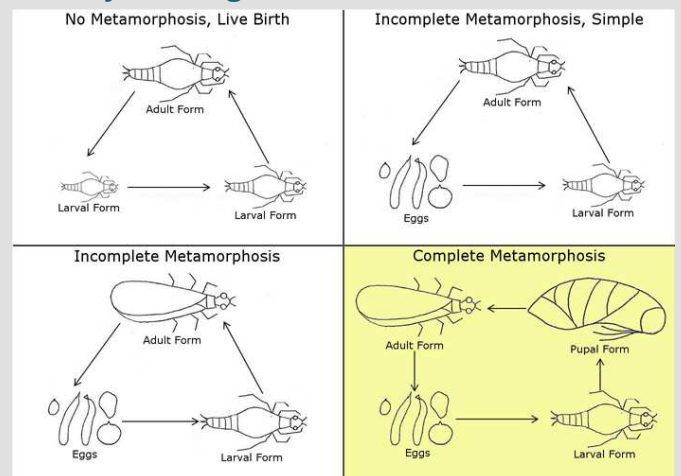

Larval Form

Bob Henricks

Look for very small larva resembling pennies and have a hard exoskeleton on top. On the bottom they have a suction like mouth and 6 legs that spread to the inside of the shell.

Larva Illustration

Abandoned Mine Reclamation Clearinghouse & KSU

Note the flat nature of the water penny. From the bottom, note the armored plates that surround the belly and the 6 legs towards the front.

Variations and Details

Bob Henricks

Water pennies vary in color. Normally they are tan or brown, but can be green or black.

Life Cycle Diagram

Adult Form

GG Yajobson "Beetles of Russia" Table

Look for beetle-shaped adults that resemble an extremely large riffle beetle. They are not truly aquatic though because they can be found emerging on rocks.

Similar Species

Adult water pennies resemble riffle beetles, however adult water pennies are much larger (appr. 1-2 cm) and will not be found in the water.

Did You Know?

The water penny is Jeffrey Rubel's (VS intern) favorite macro-invertebrate. He says: "They are the cutest of all macro-invertebrates."