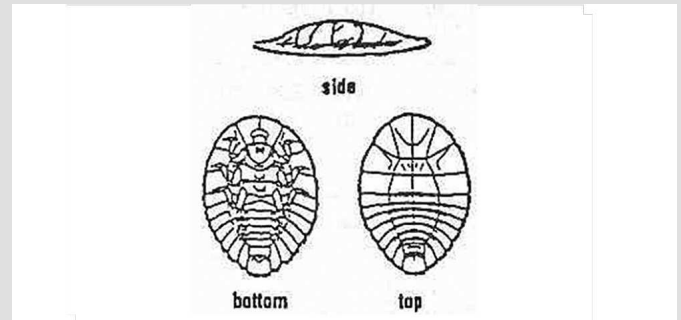

Larval Form

Bob Henricks

Look for very small larva resembling pennies and have a hard exoskeleton on top. On the bottom they have a suction like mouth and 6 legs that spread to the inside of the shell.

Larva Illustration

Abandoned Mine Reclamation Clearinghouse & KSU

Note the flat nature of the water penny. From the bottom, note the armored plates that surround the belly and the 6 legs towards the front.

Variations and Details

Bob Henricks

Water pennies vary in color. Normally they are tan or brown, but can be green or black.

Life Cycle Diagram

Adult Form

GG Yajobson "Beetles of Russia" Table

Look for beetle-shaped adults that resemble an extremely large riffle beetle. They are not truly aquatic though because they can be found emerging on rocks.