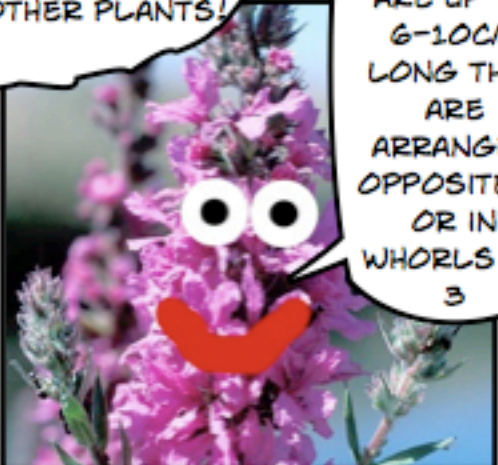

AN INVASIVE
SPECIES IS A
NON-NATIVE
SPECIES THAT
HARMS THE
ECOSYSTEM
IN SOME WAY

WE ARE A
NON-NATIVE
SPECIES! WE
CAME FROM
EURASIA ON
SHIPS IN THE
EARLY
1800'S

BUT HOW DO
WE HARM THE
ECOSYSTEM?

WELL WE OVERTAKE AN AREA SO QUICKLY THAT WE LEAVE THE NATIVE SPECIES WITHOUT MUCH FOOD OR AN AREA TO LIVE

WE HAVE ESPECIALLY WIPED OUT MANY WETLAND SPECIES

YEAH LIKE FRESH WATER WET MEADOWS, TIDAL/ NON-TIDAL MARSHES, RIVER AND STREAM BANKS, POND EDGES, RESERVOIRS, AND DITCHES !

WE SPREAD AT A RATE OF 1 FOOT A YEAR AND ARE VERY PROLIFIC SEED SETTERS WITH A VIGOROUS ROOT SYSTEM THAT STIFLES OTHER PLANTS!